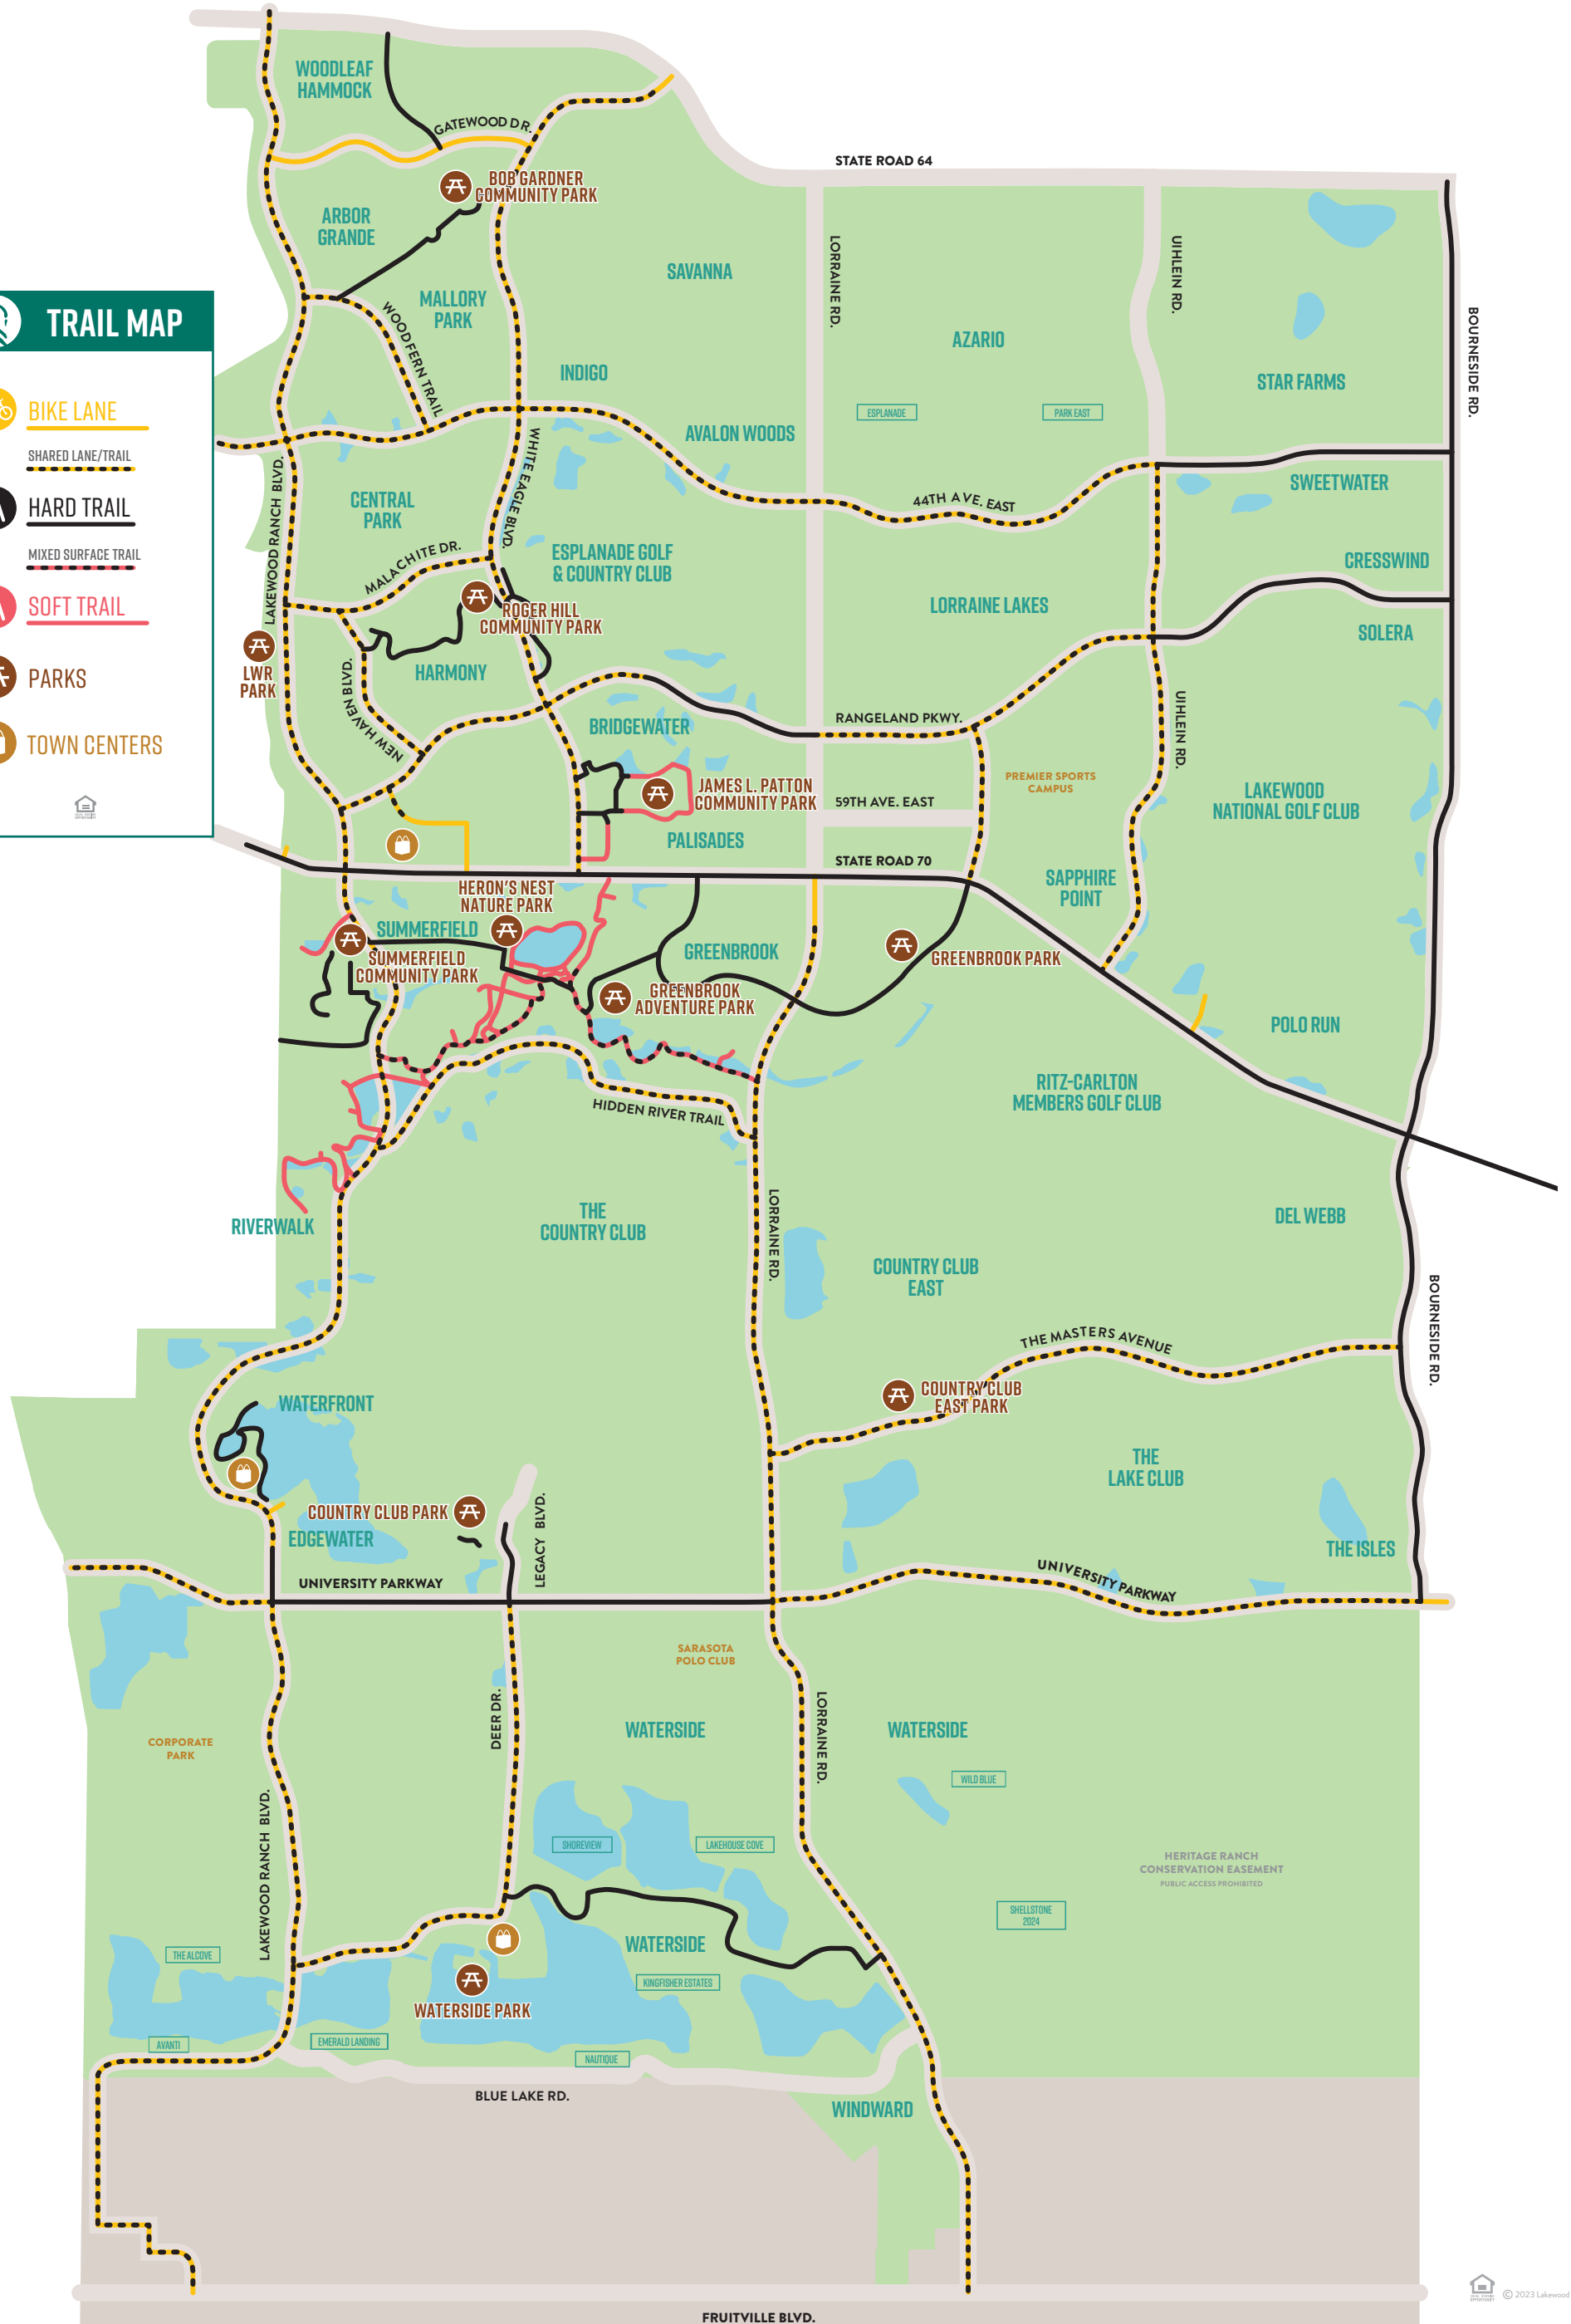

In addition to being a great place for families and friends to play, many of these areas are home to precious wildlife. Among the species you are likely to spot are deer, river otters, Florida sandhill cranes, and the endangered gopher tortoise, for whom we have set aside a 38-acre preserve.

LWR COMMUNITY PARK AMENITIES

Park Name & Address	DOG PARK	DISC GOLF	NATURE TRAILS	EXERCISE STATIONS	FISHING LAKE	KAYAK/BOAT LAUNCH	PICNIC PAVILLION	SPORTS FIELDS	BASKETBALL COURTS	PICKLEBALL COURTS	TENNIS COURTS	PLAYGROUND / TOT LOT	INLINE SKATE PARK / HOCKEY	VOLLEYBALL COURTS	SPLASH PARK	PARKING	RESTROOMS
BOB GARDNER COMMUNITY PARK 2719 WHITE EAGLE BOULEVARD	●	●	●					●	●			●				●	●
BRADEN RIVER NATURE PARK LAKEWOOD RANCH BOULEVARD ACROSS FROM HIDDEN RIVER TRAIL					●		●									●	
COUNTRY CLUB/EDGEWATER PARK 8256 LEGACY BOULEVARD								●	●			●		●		●	
GREENBROOK ADVENTURE PARK 13010 ADVENTURE PLACE	●		●	●				●	●			●	●	●	●	●	●
HERON'S NEST NATURE PARK LOCATED SOUTH OF SUMMERFIELD LAKE OFF OF ADVENTURE PLACE					●		●									●	
JAMES L. PATTON PARK 5725 WHITE EAGLE BOULEVARD			●		●	●	●					●				●	●
ROGER HILL PARK LOCATED OFF OF WHITE EAGLE BOULEVARD																●	
SUMMERFIELD COMMUNITY PARK 6402 LAKEWOOD RANCH BOULEVARD								●	●	●	●	●	●	●	●	●	●
WATERSIDE PARK PORTIONS OF THE PARK ARE OPEN. LOCATED ADJACENT TO WATERSIDE PLACE					●		●					●		●	●	●	●

EXPLORE YOUR PARKS & TRAILS around The Ranch!

TRAIL MAP

- BIKE LANE
- SHARED LANE/TRAIL
- HARD TRAIL
- MIXED SURFACE TRAIL
- SOFT TRAIL
- PARKS
- TOWN CENTERS

LIVING

local

UNLOCK THE EXCITEMENT
OF LAKEWOOD RANCH
AT MYLWR.COM!

CONNECT WITH ALL
THINGS LWR:
EVENTS, AMENITIES,
TRAIL MAPS,
COMMUNITY INFO,
BUSINESSES & MORE!