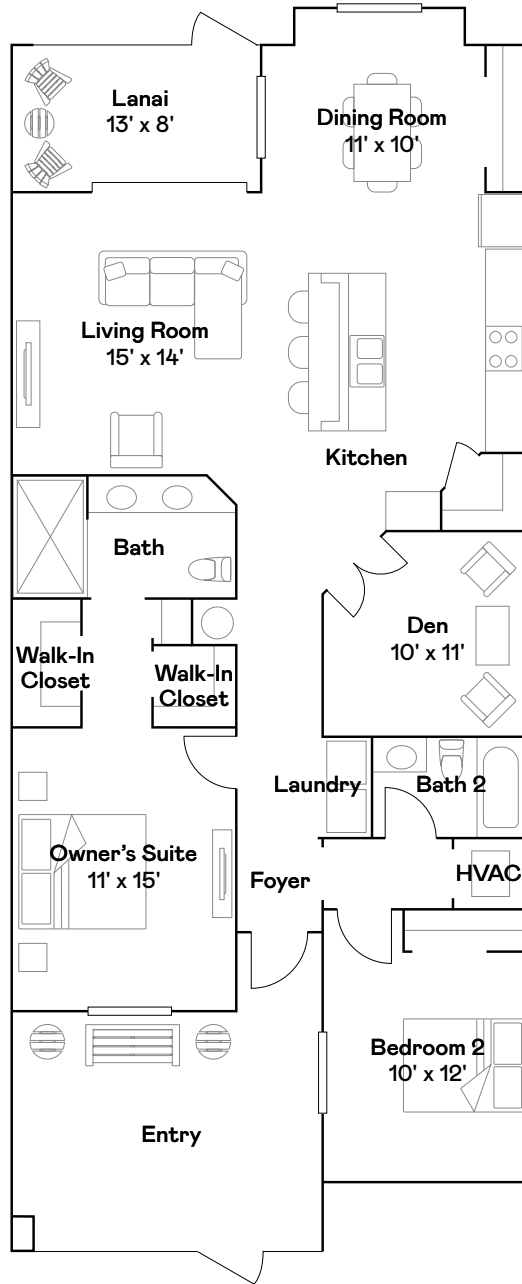

# Diangelo II

2 bd · 2 ba · 1,366 ft<sup>2</sup>

Starting from \$366,797

(Prices as of April 8, 2026. All subject to change.)

1st Floor

# Diangelo II

2 bd · 2 ba · 1,366 ft<sup>2</sup>

Starting from \$366,797

(Prices as of April 8, 2026. All subject to change.)

2nd Floor