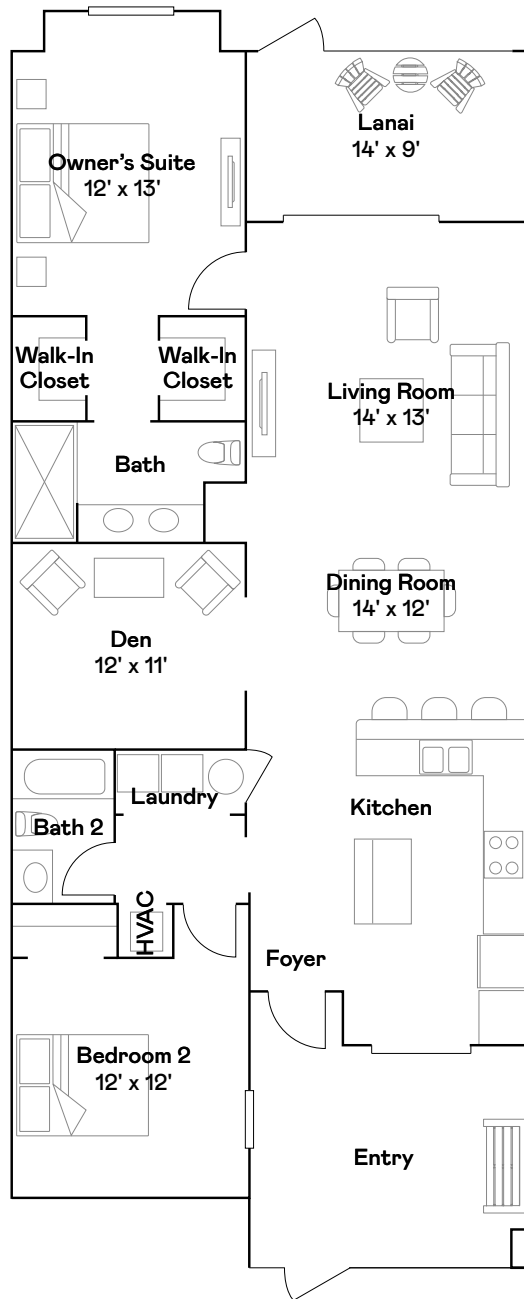

Bromelia II

2 bd · 2 ba · 1,355 ft²

Starting from \$354,247

(Prices as of April 8, 2026. All subject to change.)

1st Floor

Bromelia II

2 bd · 2 ba · 1,355 ft²

Starting from \$354,247

(Prices as of April 8, 2026. All subject to change.)

2nd Floor